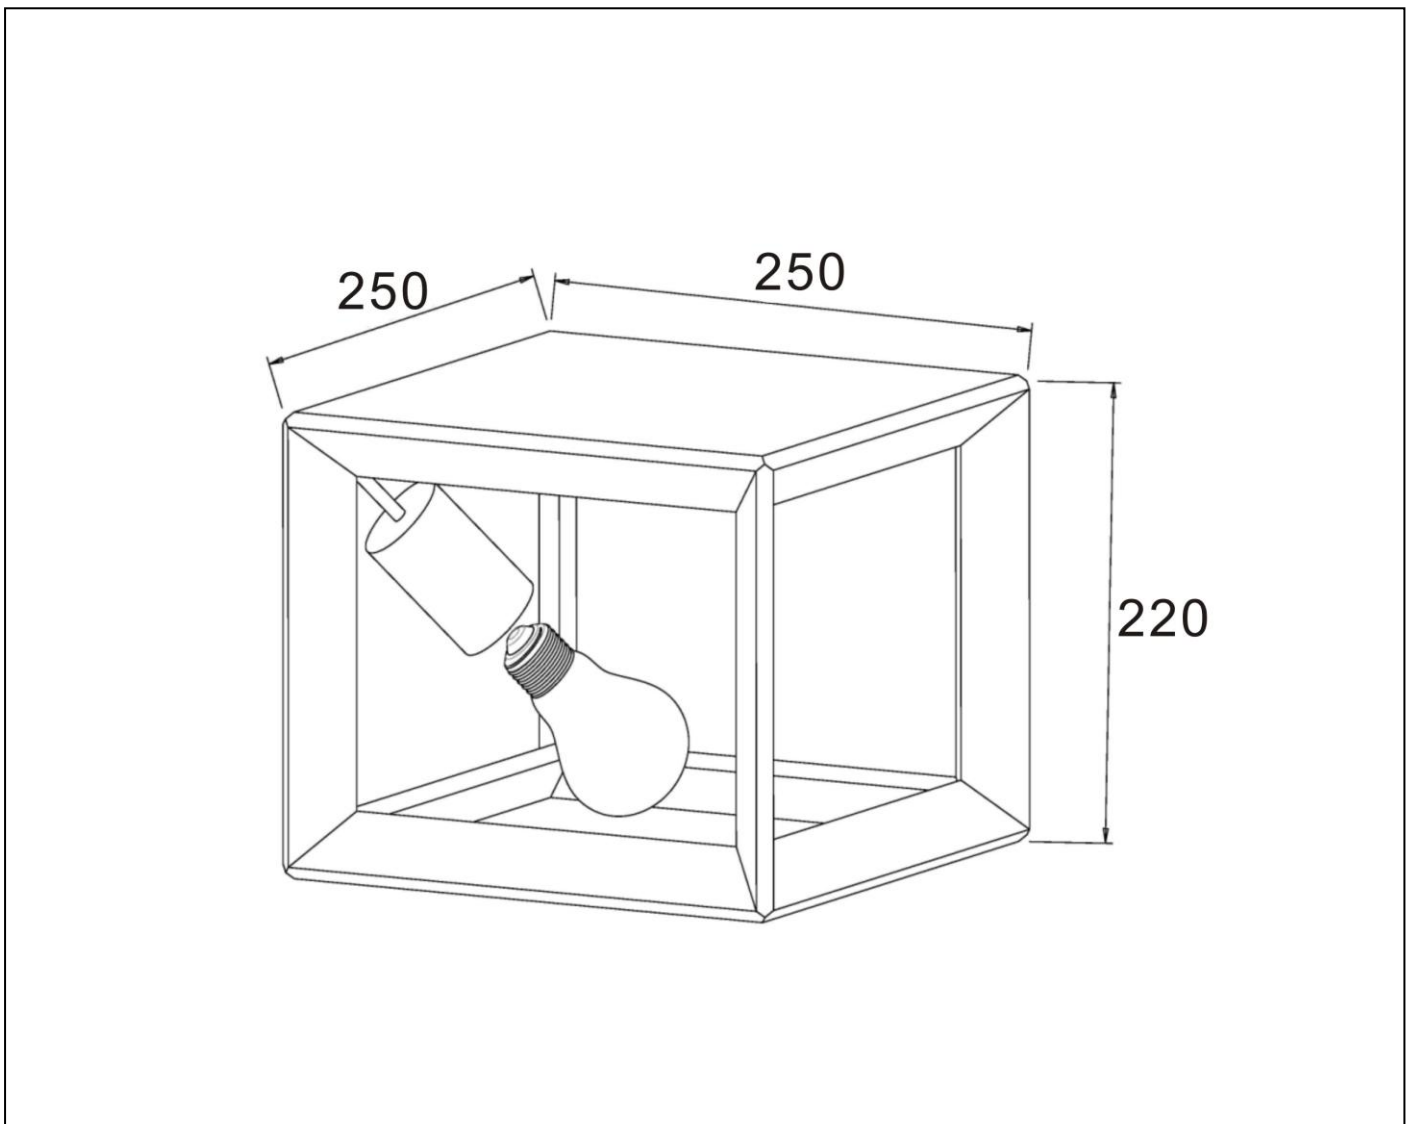

LUCIDE

GENERAL SPECIFICATIONS

RECOMMENDED LUCIDE
LIGHT SOURCE

49032/05/62

Light source dimmable : Yes

Light source incl. : No

General

Dimensions LxWxH : 25cm x 25cm x 20cm
Height minimum : 20cm
Height maximum : 20cm
Dimensions shade LxWxH : 25 cm x25 cm x 20cm
Main material : Metal
Ceiling rose material : Metal
Color : GREY IRON
Style : Modern
Shape : Square
Weight : 2.2 kg
Warranty : 2 years

Product specifications

Dimmable : NO
Light direction : DOWN
Adjustable in height : N/A
(Before Installation)
Directional : Not Directional
Cable : NO
Cable length :NO
Sensor : Without Sensor
Control : No Switch Control:
IP-Class : 20
Electric class : 1
Light source including ? : No
Lamp socket : E27
Light source number : 1
Power requirements : 220-240V~50Hz
Bulb type & maximum wattage : E27- max.60W

For more specifications of this product please visit

www.lucide.com

THOR

Item number :73102/01/15

EAN code :5411212730206

For more specifications, dimensions please visit

www.lucide.com

LUCIDE